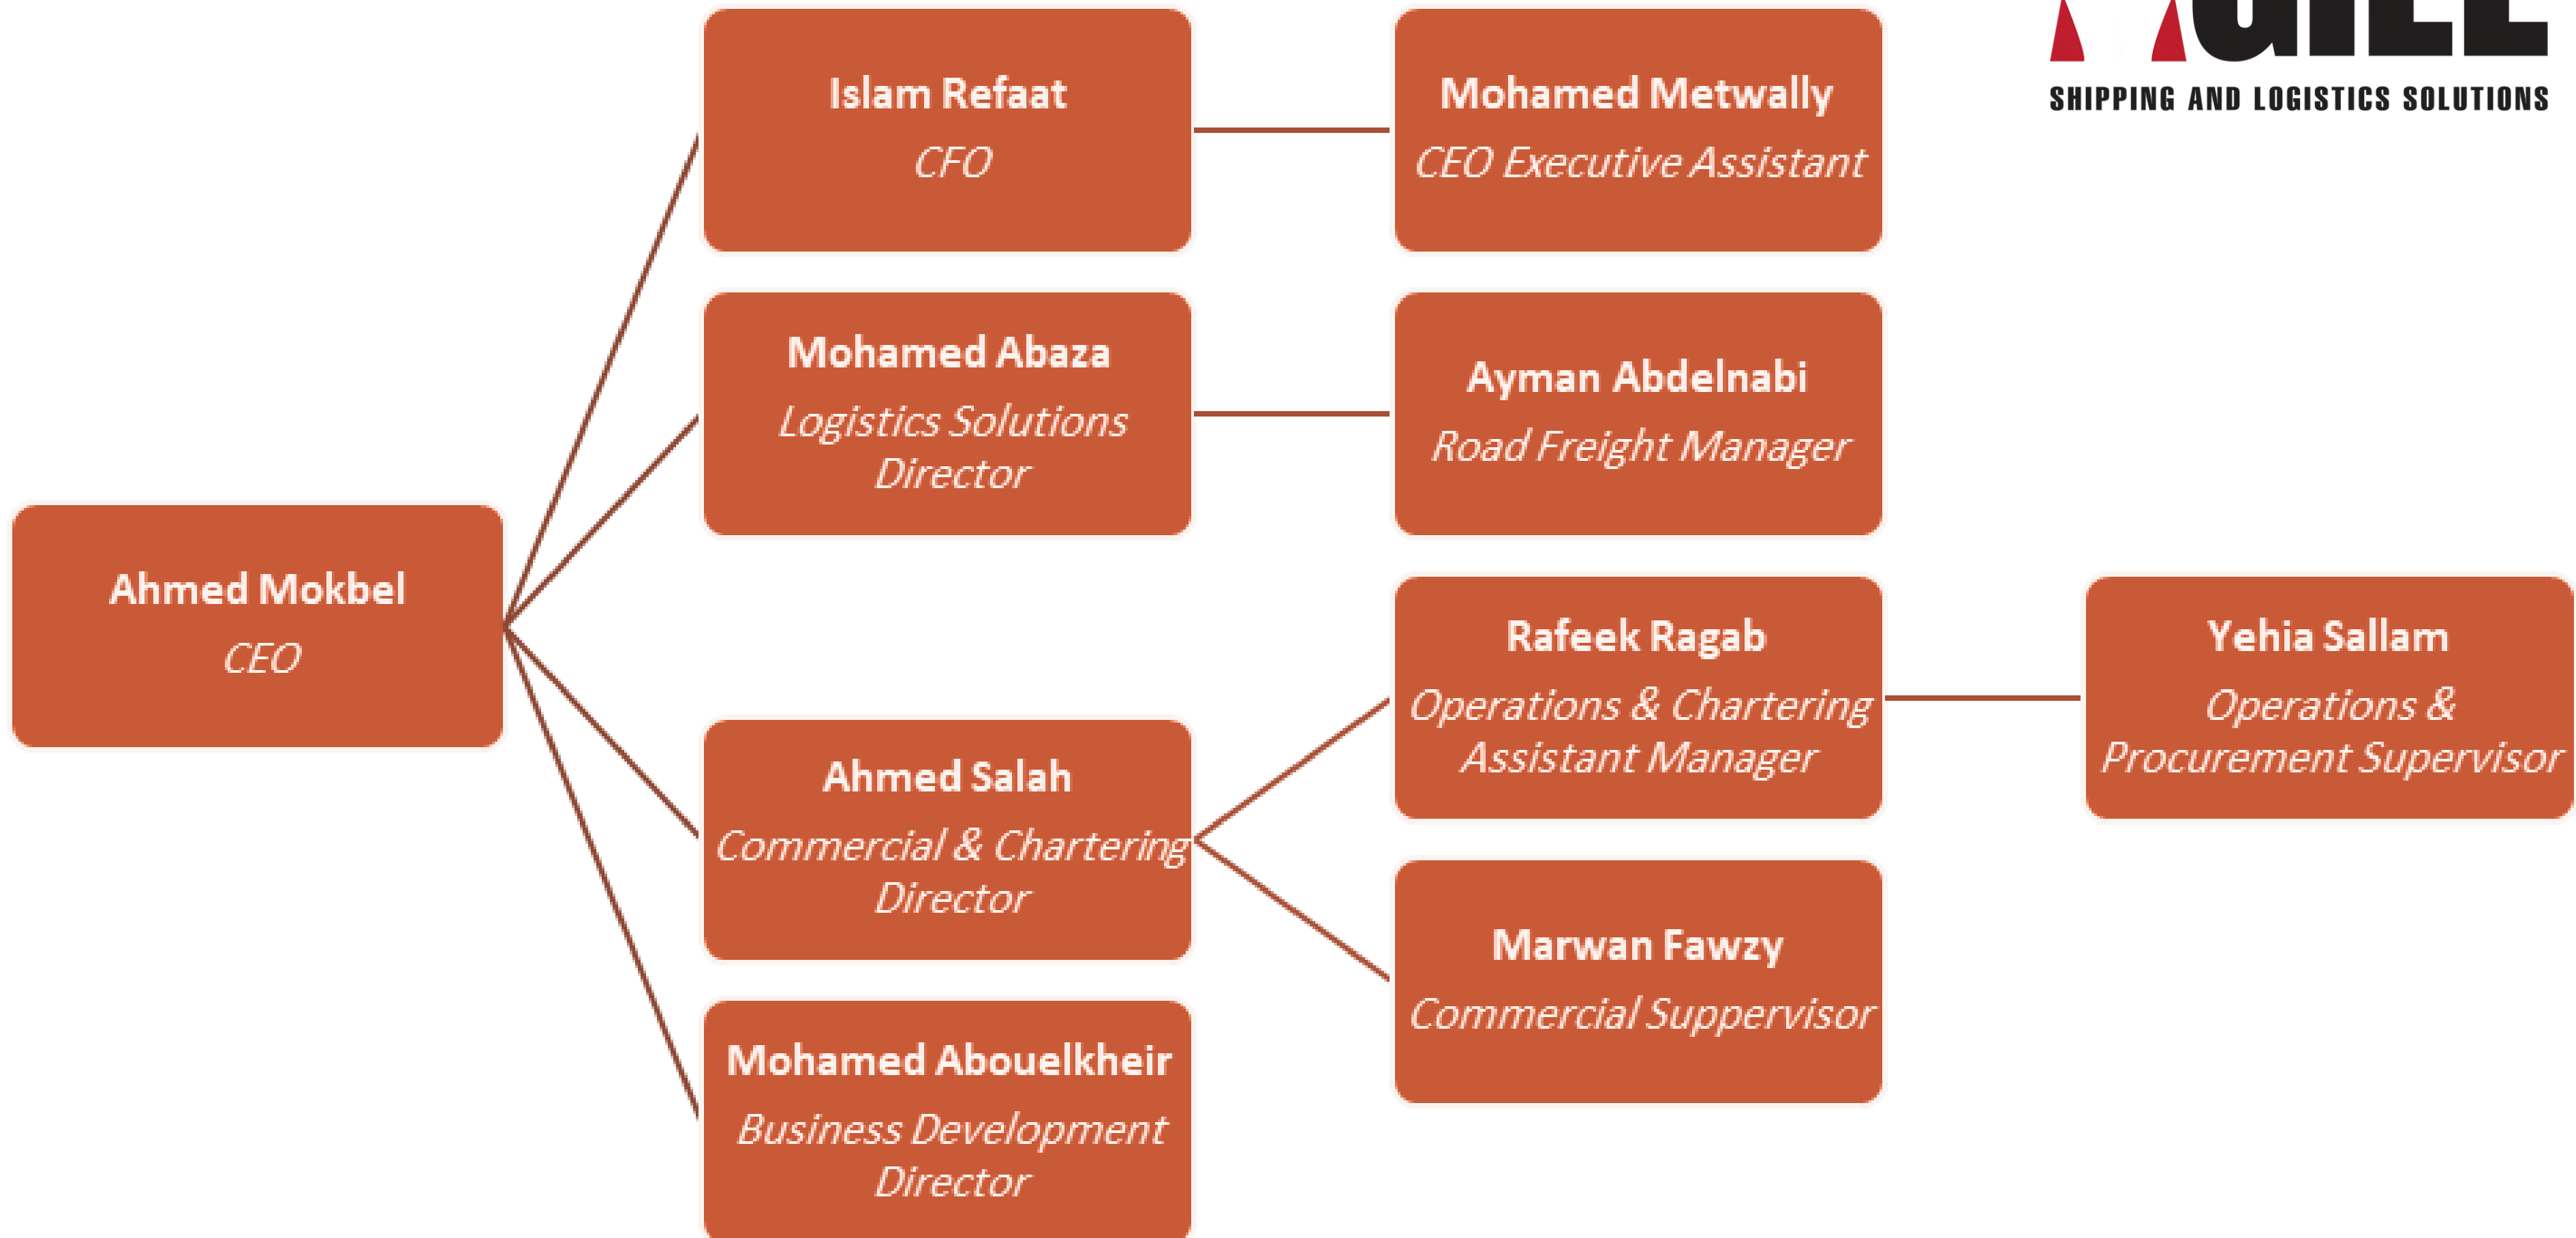

About Our Company

A Brief Story About The Company

Founded in 2022 by a team who has various professional experiences in the Logistics industry with more than 15 years in different scopes of activities, mainly in Industrial Projects, Oil & Gas, Special Heavy Lift, Vessel Chartering and Logistics Solutions.

CO- FOUNDERS

Ahmed Mokbel

CEO

Former Managing Director
Agility Egypt for Shipping & Freight

Mohamed Abaza

Logistics & Solutions Director

Former Container Yard Manager
Agility Egypt for Shipping & Freight

Mohamed Abuelkhair

BD & Marine Serv. Director

Former Projects Senior Manager
Agility Egypt for Shipping & Freight

Ahmed Salah

Com. & Chartering Director

Former Chartering &
Com. Manager Pan Marine

Organization Chart

Our Vision